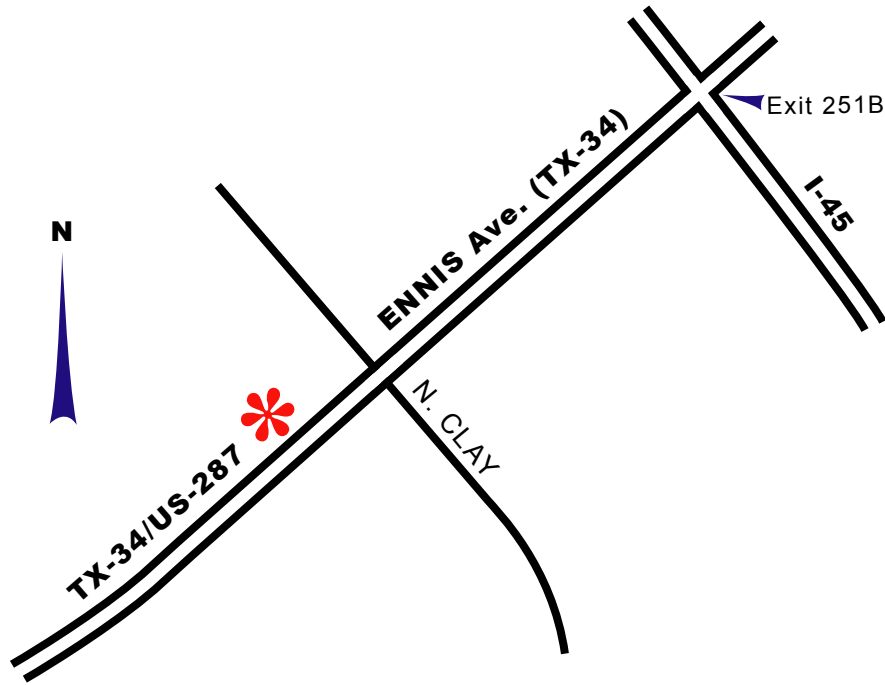

Ronald R. Yen

**ORTHODONTICS
FOR CHILDREN & ADULTS**

**900 West Ennis Ave., Suite #105
Ennis, Texas 75119**

Phone: **972-875-6504** (Friday & Saturday)

Located in the one story red brick building North of the Ennis State Bank Building off of Ennis Avenue also named Highway 34 to Waxahachie. We are 1/2 mile west of the intersection of Ennis Avenue and N. Clay Street.