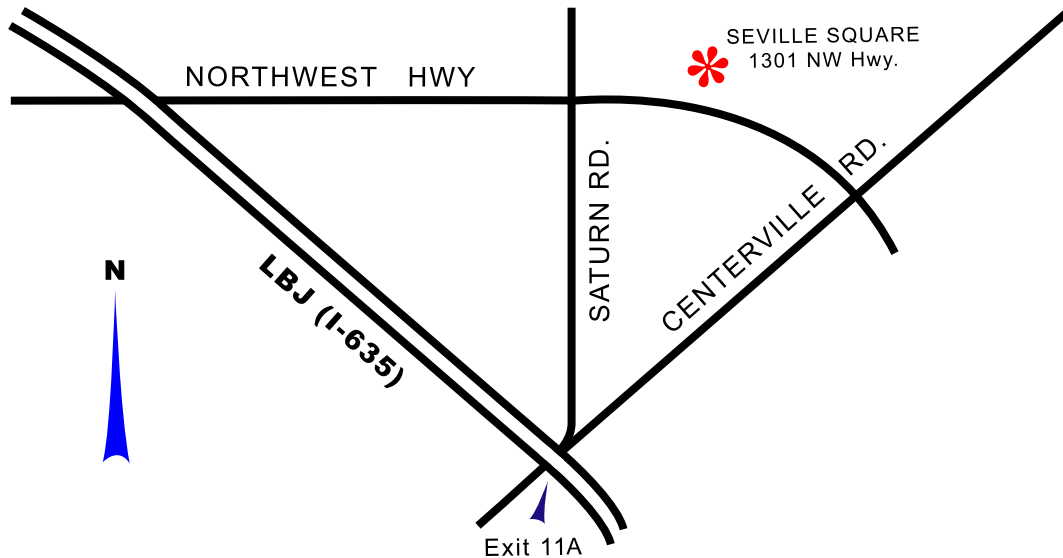

Ronald R. Yen

**ORTHODONTICS
FOR CHILDREN & ADULTS**

**Seville Square
1301 Northwest Hwy., Suite 201
Garland, Texas 75041**

Seville Square is a two story professional building located between Centerville Road and Saturn Road on the North side of Northwest Highway. Our office is upstairs on the end of the building facing Northwest Hwy. An elevator is available for use on the other end.

The easiest access to our office from I-635 (LBJ Freeway) is to exit at 11A, Centerville Road. Turn east on Centerville Road towards Garland. Travel two blocks to Northwest Hwy. and turn left (North). Our building is to your right just past the shopping center.